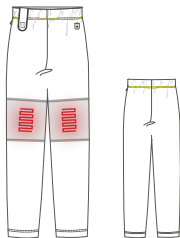

Colours:

7187

HEAT LONG JOHNS

XS S M L XL 2XL 3XL
44/46 46/48 48/50 50/52 52/54 54/56 56/58

Shell fabric: 92% Polyester / 8% Elastane
Treatment: Quick Dry, Anti Bacterial
EXTRA: • Incl. 5000 mAh / 18,5 wh powerbank