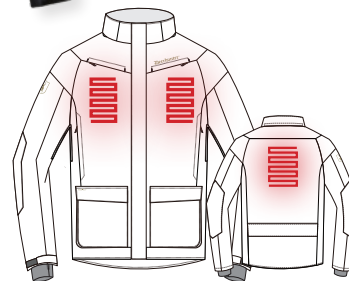

5722 **NEW**

HEAT GAME JACKET

Size: 46 - 48 - 50 - 52 - 54 - 56 - 58 - 60 - 62

- **Shell fabric:** 100% Polyester
- **Lining:** 100% Polyester
- **Padding:** Dupont™ Sorona® Sustans®, 100 g/m²
- **Treatment:** Water Repellent - **Fluorocarbon free**
- **Membrane:** Deer-Tex® Performance Shell
- **WPMVP:** WP 10000 mm/MVP 10000 g
- **EXTRA:**
  - Incl. orange safety vest
  - Incl. 10.000 mAh / 37 wh powerbank
  - Zipper under arm for ventilation

Colour	EUR	GBP	DKK
97 REALTREE MAX-7®	499,99	439,99	3699,99
585 Wood	489,99	429,99	3599,99

Recommended Retail Price incl. VAT

Colours:

3722 **NEW**

HEAT GAME TROUSERS

Size:
Normal length: 46 - 48 - 50 - 52 - 54 - 56 - 58 - 60 - 62
Short length: 22 - 23 - 24 - 25 - 26 - 27 - 28 - 29 - 30

- **Shell fabric:** 100% Polyester
- **Lining:** 100% Polyester
- **Padding:** Dupont™ Sorona® Sustans®, 80 g/m²
- **Treatment:** Water Repellent - **Fluorocarbon free**
- **Membrane:** Deer-Tex® Performance Shell
- **WPMVP:** WP 10000 mm/MVP 10000 g
- **EXTRA:**
  - Incl. 10.000 mAh / 37 wh powerbank
  - Zipper at back of thigh for ventilation

Colour	EUR	GBP	DKK
97 REALTREE MAX-7®	404,99	349,99	2999,99
585 Wood	389,99	339,99	2899,99

Recommended Retail Price incl. VAT

Colours: