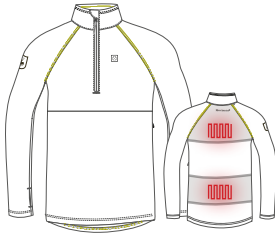

7186

HEAT UNDERSHIRT WITH ZIP-NECK

XS S M L XL 2XL 3XL
34/36 36/38 38/40 40/42 42/44 44/46 46/48

Shell fabric: 92% Polyester / 8% Elastane
Treatment: Quick Dry, Anti Bacterial
EXTRA: • Incl. 5000 mAh / 18,5 wh powerbank

Colour	EUR	GBP	DKK
999 Black	174,99	154,99	1299,99

Recommended Retail Price incl. VAT

Colours

7187

HEAT LONG JOHNS

XS S M L XL 2XL 3XL
34/36 36/38 38/40 40/42 42/44 44/46 46/48

Shell fabric: 92% Polyester / 8% Elastane
Treatment: Quick Dry, Anti Bacterial
EXTRA: • Incl. 5000 mAh / 18,5 wh powerbank