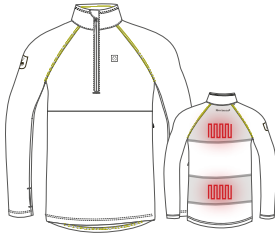

7186

HEAT UNDERSHIRT WITH ZIP-NECK

XS S M L XL 2XL 3XL
44/46 46/48 48/50 50/52 52/54 54/56 56/58

Shell fabric: 92% Polyester / 8% Elastane
Treatment: Quick Dry, Anti Bacterial
EXTRA: • Incl. 5000 mAh / 18,5 wh powerbank