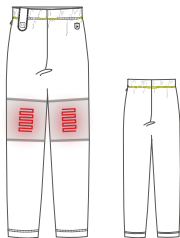

Colours

7187

HEAT LONG JOHNS

XS S M L XL 2XL 3XL
34/36 36/38 38/40 40/42 42/44 44/46 46/48

Shell fabric: 92% Polyester / 8% Elastane
Treatment: Quick Dry, Anti Bacterial
EXTRA: • Incl. 5000 mAh / 18,5 wh powerbank