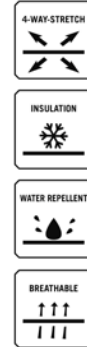

5460 / 3460

MALLARD JACKET & TROUSERS

5461

MALLARD ZIP-IN JACKET

Size: 48 - 50 - 52 - 54 - 56 - 58 - 60 - 62

Shell fabric: 100% Polyester
Lining: 100% Polyester
Padding: Deer-Tex® Temp 120 g/m² + 80 g/m²
Treatment: Water Repellent