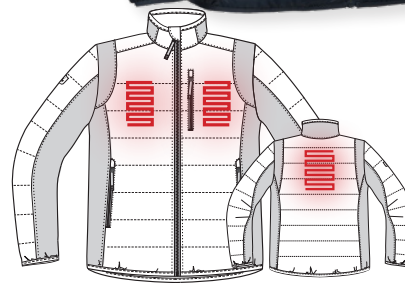

5791 **NEW AUTUMN 2023**

HEAT PADDED JACKET

Size: S - M - L - XL - 2XL - 3XL - 4XL - 5XL

1. **Shell fabric:** 100% Polyamide
   Contrast fabric: 97% Polyester / 3% Elastane,
   Lining: 100% Polyester
   Padding: Dupont™ Sorona® Sustans®
   100 g/m²
   EXTRA: • Incl. 5000 mAh / 18,5 wh powerbank

Colour	EUR	GBP	DKK
585 Wood	259,99	224,99	1899,99
786 Dark Blue	259,99	224,99	1899,99

Recommended Retail Price incl. VAT

Colours:

4791 **NEW AUTUMN 2023**

HEAT PADDED WAISTCOAT

Size: S - M - L - XL - 2XL - 3XL - 4XL - 5XL

1. **Shell fabric:** 100% Polyamide
   Contrast fabric: 97% Polyester / 3% Elastane,
   Lining: 100% Polyester
   Padding: Dupont™ Sorona® Sustans®
   100 g/m²
   EXTRA: • Incl. 5000 mAh / 18,5 wh powerbank

Colour	EUR	GBP	DKK
585 Wood	219,99	189,99	1599,99
786 Dark Blue	219,99	189,99	1599,99

Recommended Retail Price incl. VAT

Colours: